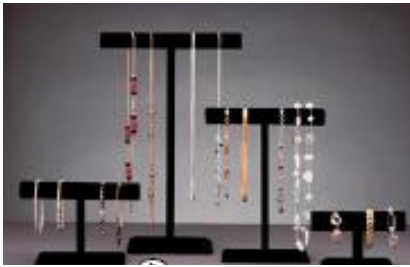

**Jewellery T-bars
WHITE LEATHERETTE**

FIX-JEW/264622 13"x13"x4"
FIX-JEW/264621 7-7/8"x7"x4"

BLACK VELVET
FIX-JEW/264703 7-1/4" x 6-1/4"
FIX-JEW/264706 12" x 7"
FIX-JEW/264704 12" x 12"

Bracelet Tube
2" x 7-3/4"
FIX-JEW.264819

Necklace Display
FIX-JEW/264712

8-1/2"

Necklace Display
FIX-JEW/264867

6-1/2"x8"

Jewellery Easel
(WHITE LEATHERETTE/BLACK VELVET)

FIX-JEW/264707 4-1/4"x8-7/8"
FIX-JEW/264779 8"x11"
FIX-JEW/264777 4"x8-1/2"

Heart Necklace Display
Heart shape, black plush
FIX-JEW/264770

Velvet Circles
FIX-JEW/264762
FIX-JEW/264764

6"
9"

Wave Jewellery Riser
Black plush
FIX-JEW/2648176-1/2"x10"x 3"

Economy Displays
Necklace Display
FIX-JEW/264808

Bracelet Ramp
FIX-JEW/264820

Jewellery Ramp
4-1/2"x8"
FIX-JEW/264855

Necklace Display
12 chain necklace display,
black flocked
FIX-JEW/2647107 1/2"x13-3/4"

Earring Display Stand
Black acrylic 3-3/4"x5-1/4"
Holds 24 pairs of earrings.
FIX-JEW/264822

Slanted Earring Display
Set of 3 (3"x3", 3"x6.5", 3"x7.5")
FIX-JEW/264800

Teardrop Earring Display
4-3/4" high
FIX-JEW/264852

Earring Cards
Black plastic
FIX-JEW/264837 1-1/2" x 2"
FIX-JEW/264839 1-1/8" x 1-1/2"