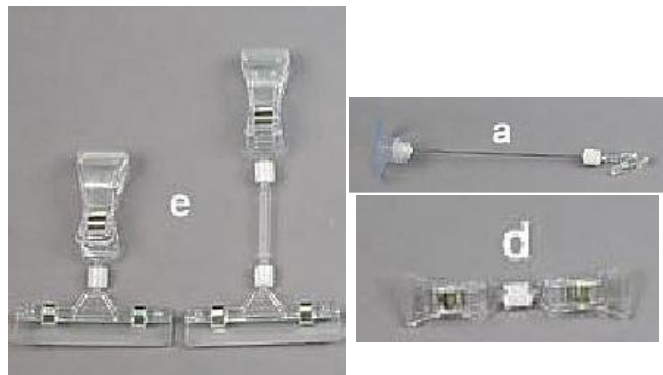

5-1/2"x7" Sign Cards

7" x 11" Sign Cards

12" Curly Wire Clip On Sign Holder

- FIX-SGN/261550 white
- FIX-SGN/261551 black
- FIX-SGN/261552 red
- FIX-SGN/261553 blue
- FIX-SGN/261554 green

A) 6.5" SUCTION CUP CLIP SIGN HOLDER
FIX-SGN/261548

D) 3.5" DOUBLE CLIP ON SIGN HOLDER
FIX-SGN/261547

E) 6.25" CLIP ON SIGN Holder W/ADJ KNUCKLE
FIX-SGN/261545

E) 4" CLIP ON SIGN Holder W/ADJ KNUCKLE
FIX-SGN/261544

MENU BOARDS 22 x 28"
 FIX-SGN/RMB2228/Black
 FIX-SGN/RMB2228/Yellow
 FIX-SGN/RMB2228/White