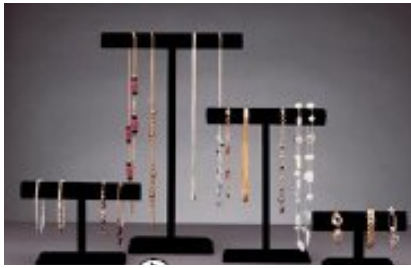

Jewellery T-bars
WHITE LEATHERETTE
FIX-JEW/264622 13"x13"x4"
FIX-JEW/264621 7-7/8"x7"x4"
BLACK VELVET
FIX-JEW/264703 7-1/4" x 6-1/4"
FIX-JEW/264706 12" x 7"
FIX-JEW/264704 12" x 12"

Bracelet Tube
2" x 7-3/4"
FIX-JEW.264819

Necklace Display
FIX-JEW/264712

8-1/2"

Necklace Display
FIX-JEW/264867

6-1/2"x8"

Jewellery Easel
(WHITE LEATHERETTE/BLACK VELVET)

FIX-JEW/264707
FIX-JEW/264779
FIX-JEW/264777

4-1/4"x8-7/8"
8"x11"
4"x8-1/2"

Heart Necklace Display
Heart shape, black plush
FIX-JEW/264770

Velvet Circles
FIX-JEW/264762
6"
FIX-JEW/264764

9"

Wave Jewellery Riser
Black plush
FIX-JEW/264817 6-1/2"x10"x 3"

Economy Displays
Necklace Display
FIX-JEW/264808

Jewellery Ramp
4-1/2"x8"
FIX-JEW/264855

Bracelet Ramp
FIX-JEW/264820

Earring Display Stand
Black acrylic 3-3/4"x5-1/4"
Holds 24 pairs of earrings.
FIX-JEW/264822

Necklace Display
12 chain necklace display,
black flocked
FIX-JEW/264710 71/2"x13-3/4"

Slanted Earring Display
Set of 3 (3"x3", 3"x6.5", 3"x7.5")
FIX-JEW/264800

Teardrop Earring Display
4-3/4" high
FIX-JEW/264852

Earring Cards
Black plastic
FIX-JEW/264837 1-1/2" x 2"
FIX-JEW/264839 1-1/8" x 1-1/2"