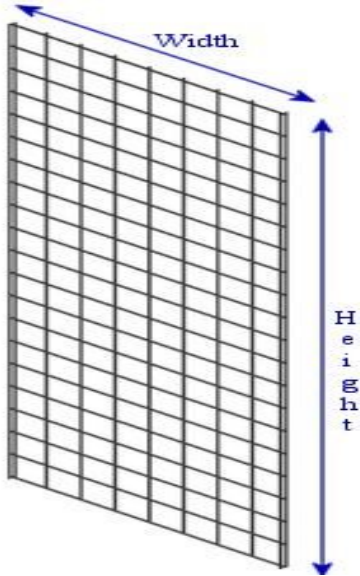

CWE Store Fixtures

Bay 5, 3815 61 Ave. S.E., Calgary, AB, T2C 1V5

Gridwall & Accessories

Gridwall Panels

1/4" diameter wire grid panels, 3" on center. Vertical sides are reinforced with double 1/4" wire. Panels are sold as width in feet by the height in feet.
 Example: 2 x 6 grid panels are 24" wide x 72" high .
 Available in Black, White, Chrome

Available in white, chrome, black. FIX-GW/WB

Heavy Duty Short Double L-Shaped & Single L-Shaped Grid Legs

These legs allow you to merchandise a grid up against a wall or down the aisle display. Designed to hold one grid. Sold per pair.

FIX-GW/STG26/B - 2' x 6'

Heavy Duty T-Shaped Grid Legs

By using these legs in combination with one, two, or three, 2 ft. wide grids, you can build a temporary wall. Works great for trade shows. Each leg measures 60"h x 24"w. Chrome. Sold per pair.