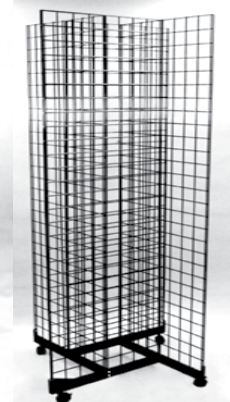

Available in white, chrome, black. FIX-GW/WB

Heavy Duty Short Double L-Shaped & Single L-Shaped Grid Legs

These legs allow you to merchandise a grid up against a wall or down the aisle display. Designed to hold one grid. Sold per pair.

- FIX-GW/GL24 12h x 24w
- FIX-GW/261170 24h x 14w

Slatgrid Panels

These metal panels will accept most of your slatwall or gridwall accessories. They combine the versatility of slatwall with the convenience of wire grid. Can be used in free standing or wall applications. Available in Chrome/Black

FIX-GW/STG26/B - 2' x 6'

Heavy Duty T-Shaped Grid Legs

By using these legs in combination with one, two, or three, 2 ft. wide grids, you can build a temporary wall. Works great for trade shows. Each leg measures 60"h x 24"w. Chrome. Sold per pair.

Grid Bases

- FIX-GW/3TB - 3 WAY
- FIX-GW/4BA - 4 WAY
- FIX-GWG48 - GONDOLA

BALL DISPLAYER
6" Diameter, Black Only
FIX-GW/261600

Gridwall Hooks

- FIX-GW/NHK (1/4")
- FIX-GW/H4 (4")
- FIX-GW/H6 (6")
- FIX-GW/H8 (8")
- FIX-GW/H10 (10")
- FIX-GWH/H12 (12")