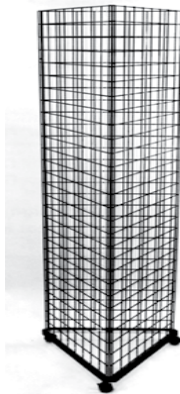

Available in white, chrome, black. FIX-GW/WB

Heavy Duty Short Double L-Shaped & Single L-Shaped Grid Legs

These legs allow you to merchandise a grid up against a wall or down the aisle display. Designed to hold one grid. Sold per pair.

- FIX-GW/GL24 12h x 24w
- FIX-GW/261170 24h x 14w

Slatgrid Panels

These metal panels will accept most of your slatwall or gridwall accessories. They combine the versatility of slatwall with the convenience of wire grid. Can be used in free standing or wall applications. Available in Chrome/Black

FIX-GW/STG26/B - 2' x 6'

Heavy Duty T-Shaped Grid Legs

By using these legs in combination with one, two, or three, 2 ft. wide grids, you can build a temporary wall. Works great for trade shows. Each leg measures 60"h x 24"w. Chrome. Sold per pair.

Grid Bases

- FIX-GW/3TB - 3 WAY
- FIX-GW/4BA - 4 WAY
- FIX-GWG48 - GONDOLA

BALL DISPLAYER
6" Diameter, Black Only
FIX-GW/261600

Gridwall Hooks

- FIX-GW/NHK (1/4")
- FIX-GW/H4 (4")
- FIX-GW/H6 (6")
- FIX-GW/H8 (8")
- FIX-GW/H10 (10")
- FIX-GWH/H12 (12")